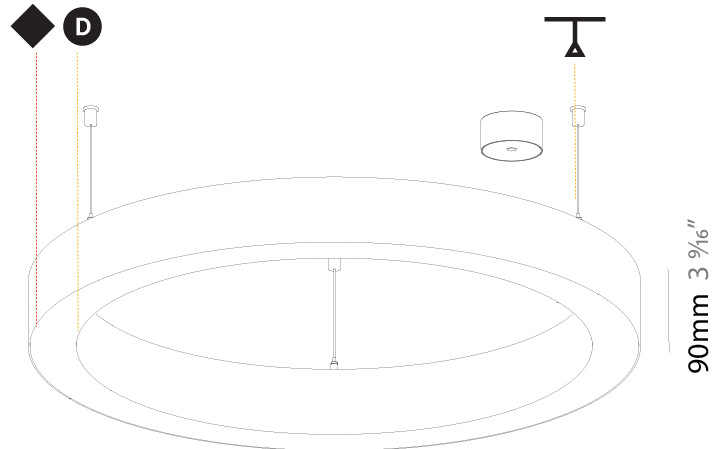

GENERAL

Series: Glorious
Subseries: Glorious Slim
Brand: Prolicht
Division: Architectural
Mounting Type: Suspension
Mounting Location: Ceiling
Subcategory: Ambient

PHYSICAL

Shape: Round
Diameter (mm): 800
Diameter (in): 31 1/2
Height (mm): 90
Height (in): 3 9/16
Max. Overall Height (mm): 2090
Max. Overall Height (in): 82 5/16
Light Distribution: Direct / Indirect
Weight (kg): 8.128
Weight (lbs): 17.92
Diffuser: PMMA - Opal or Micro-Prism
Fixture Finish: SSR / BKV / CWI / CRY / HAB / LAG / UFT / ITA / RUA / RUR / MIC / FTG / MYG / TWT / LOD / PUS / FRO / FUP / KIA / POP / BLS / SPG / MEY / GOH / GUM / CHC / COM / ABZ / JAG / OBR / MOS / ROR
Fixture Material: Aluminum
Cable Details: 2000mm or 6000mm Transparent Cable

ELECTRICAL

Lamp Type: LED (Zhaga Standard)
Input Wattage (W): 56 / 52.5
Total Output Wattage (W): 48 / 45
Dimming: Tri-Mode (Non-Dimming and Phase Dimming (120Vac only) and 0-10V Dimming)
Driver Included: Yes
Driver Location: Integrated
Driver Type: Constant Current - Universal
Driver Class: Class 2
Input Voltage (V): 120 - 277
Constant Current (MA): 350

LED

Color Temperature (°K): 3000 / 3500 / 4000
Max. Delivered Lumen (lm): 9830 / 10035 / 10240
CRI: >80 CRI
Lamp Life (hrs): 50000

OPTICAL

RATINGS AND CERTIFICATIONS

Certified By: Certified for North American Standards
IP rating: IP20

Ø 670mm 26 3/8"

Ø 800mm 31 1/2"

90mm 3 9/16"