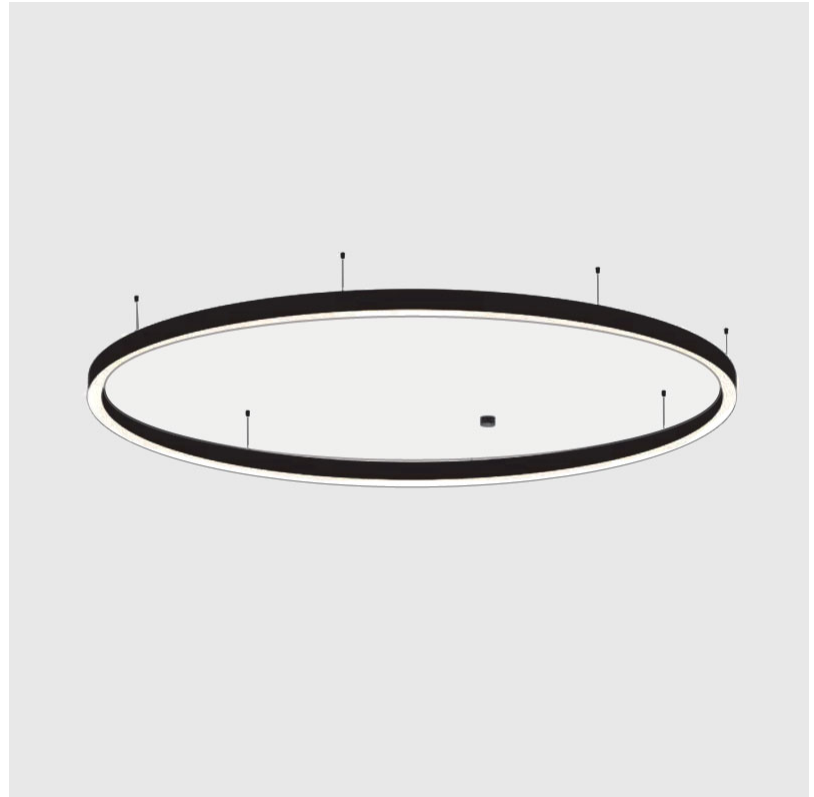

GENERAL

Series: Glorious
Subseries: Glorious Slim
Brand: Prolicht
Division: Architectural
Mounting Type: Suspension
Mounting Location: Ceiling
Subcategory: Ambient

PHYSICAL

Shape: Round
Diameter (mm): 5200
Diameter (in): 204 3/4
Height (mm): 90
Height (in): 3 9/16
Max. Overall Height (mm): 2090
Max. Overall Height (in): 82 5/16
Light Distribution: Direct / Indirect
Weight (kg): 55.788
Weight (lbs): 123.00
Diffuser: PMMA - Opal or Micro-Prism
Fixture Finish: SSR / BKV / CWI / CRY / HAB / LAG / UFT / ITA / RUA / RUR / MIC / FTG / MYG / TWT / LOD / PUS / FRO / FUP / KIA / POP / BLS / SPG / MEY / GOH / GUM / CHC / COM / ABZ / JAG / OBR / MOS / ROR
Fixture Material: Aluminum
Cable Details: 2000mm or 6000mm Transparent Cable

ELECTRICAL

Lamp Type: LED (Zhaga Standard)
Input Wattage (W): 392 / 280
Total Output Wattage (W): 336 / 240
Dimming: Tri-Mode (Non-Dimming and Phase Dimming (120Vac only) and 0-10V Dimming)
Driver Included: Yes
Driver Location: Integrated
Driver Type: Constant Current - Universal
Driver Class: Class 2
Input Voltage (V): 120 - 277
Constant Current (MA): 350

LED

Color Temperature (°K): 3000 / 3500 / 4000
Max. Delivered Lumen (lm): 72090 / 73588 / 75090
CRI: >80 CRI
Lamp Life (hrs): 50000

OPTICAL

RATINGS AND CERTIFICATIONS

Certified By: Certified for North American Standards
IP rating: IP20