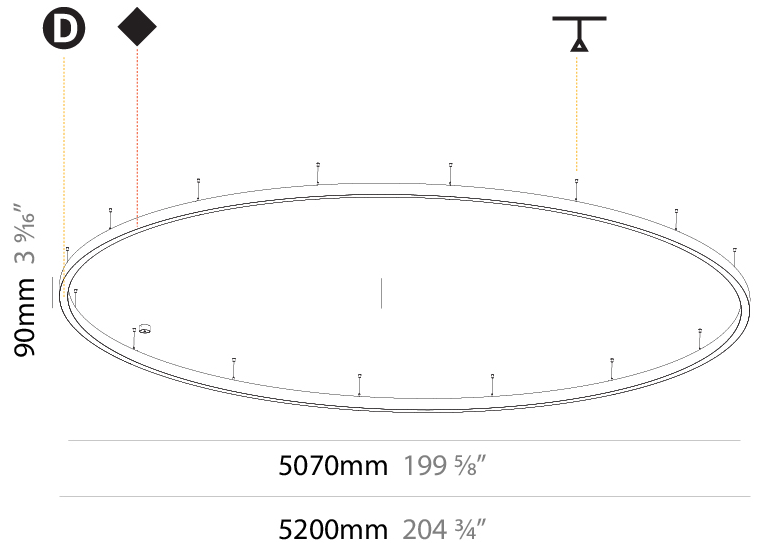

GENERAL

Series: Glorious
Subseries: Glorious Slim
Brand: Prolicht
Division: Architectural
Mounting Type: Suspension
Mounting Location: Ceiling
Subcategory: Ambient

PHYSICAL

Shape: Round
Diameter (mm): 5200
Diameter (in): 204 3/4
Height (mm): 90
Height (in): 3 9/16
Max. Overall Height (mm): 2090
Max. Overall Height (in): 82 5/16
Light Distribution: Direct / Indirect
Weight (kg): 55.788
Weight (lbs): 123.00
Diffuser: PMMA - Opal or Micro-Prism
Fixture Finish: SSR / BKV / CWI / CRY / HAB / LAG / UFT / ITA / RUA / RUR / MIC / FTG / MYG / TWT / LOD / PUS / FRO / FUP / KIA / POP / BLS / SPG / MEY / GOH / GUM / CHC / COM / ABZ / JAG / OBR / MOS / ROR
Fixture Material: Aluminum
Cable Details: 2000mm or 6000mm Transparent Cable

ELECTRICAL

Lamp Type: LED (Zhaga Standard)
Input Wattage (W): 392 / 280
Total Output Wattage (W): 336 / 240
Dimming: Tri-Mode (Non-Dimming and Phase Dimming (120Vac only) and 0-10V Dimming)
Driver Included: Yes
Driver Location: Integrated
Driver Type: Constant Current - Universal
Driver Class: Class 2
Input Voltage (V): 120 - 277
Constant Current (MA): 350

LED

Color Temperature (°K): 3000 / 3500 / 4000
Max. Delivered Lumen (lm): 72090 / 73588 / 75090
CRI: >80 CRI
Lamp Life (hrs): 50000

OPTICAL

RATINGS AND CERTIFICATIONS

Certified By: Certified for North American Standards
IP rating: IP20